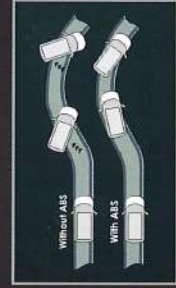

**F M G**  
FOTON MOTOR GROUP

ALL NEW

**VIEW C2**

Diesel Panel Van & Semi Panel Van

**The Most Affordable  
Cargo Van in its Class  
with 2 SLIDING DOOR**

**2.8L Diesel Turbocharge with Intercooler**

**150,000KM**  
Terms Apply

**SAFETY FEATURES**

ABS (Anti-Lock Braking System) & EBD (Electronic Brake Force Distribution)

Driver's Airbag

Reverse Sensor

Fog Lamp

**INTERIOR TRIMS AND FEATURES**

Power Window and Central Lock

Adjustable Head Lamp

# SPECIFICATIONS

2.8 Diesel CRDI

Specifications	
Model	View C2 Panel Van / Semi Panel Van
Transmission	5 Speed Manual
Emission	Euro IV
Seating Capacity	2 / 5
Dimensions	
Cargo - Panel Van	Length (mm) 2920 Width (mm) 1545 Height (mm) 1340
Overall	Length (mm) 4840 Width (mm) 1695 Height (mm) 1980
Wheelbase (mm)	2570
Weight	Curb (kg) 2005 GVW (kg) 3020
Fuel Tank Capacity (litre)	65L
Engine	
Engine Model	4JBIT
Displacement	2,771 cc
Rated Power	70kW (94HP) @ 3,600 rpm
Rated Torque	224Nm @ 2,300 rpm
Air Induction	Turbocharge with intercooler
Compression ratio	17.4:1
No. of Cylinder	4, Inline
Transmission	
Gear Type	5 Speed Manual ZW001AJDI
Gear Ratio	1st 4.452 2nd 2.398 3rd 1.414 4th 1 5th 0.802 Reverse 4.473 Differential 4.1
Chassis	
Suspension	Front Rear Double Wishbone with Torsion Bar Leaf Spring
Brake	Front Disc Rear Drum
Tyres	195R15C