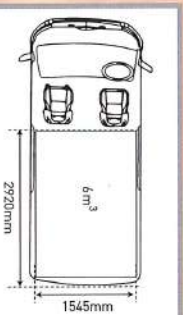

# SPECIFICATIONS

2.8 Diesel CRDI

Specifications	
Model	View C2 Panel Van / Semi Panel Van
Transmission	5 Speed Manual
Emission	Euro IV
Seating Capacity	2 / 5
Dimensions	
Cargo - Panel Van	Length (mm) 2920 Width (mm) 1545 Height (mm) 1340
Overall	Length (mm) 4840 Width (mm) 1695 Height (mm) 1980
Wheelbase (mm)	2570
Weight	Curb (kg) 2005 GVW (kg) 3020
Fuel Tank Capacity (litre)	65L
Engine	
Engine Model	4JBIT
Displacement	2,771 cc
Rated Power	70kW (94HP) @ 3,600 rpm
Rated Torque	224Nm @ 2,300 rpm
Air Induction	Turbocharge with intercooler
Compression ratio	17.4:1
No. of Cylinder	4, Inline
Transmission	
Gear Type	5 Speed Manual ZW001AJDI
Gear Ratio	1st 4.452 2nd 2.398 3rd 1.414 4th 1 5th 0.802 Reverse 4.473 Differential 4.1
Chassis	
Suspension	Front Rear Double Wishbone with Torsion Bar Leaf Spring
Brake	Front Disc Rear Drum
Tyres	195R15C

## PRACTICALITY

Twin Sliding Door

Van Rack

## DIMENSIONS

For more information please contact: