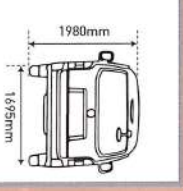

# SPECIFICATIONS

2.8 Diesel CRDI

Specifications	
Model	View C2 Panel Van / Semi Panel Van
Transmission	5 Speed Manual
Emission	Euro IV
Seating Capacity	2 / 5
Dimensions	
Cargo - Panel Van	Length (mm) 2920 Width (mm) 1545 Height (mm) 1340
Overall	Length (mm) 4840 Width (mm) 1695 Height (mm) 1980
Wheelbase (mm)	2570
Weight	Curb (kg) 2005 GVW (kg) 3020
Fuel Tank Capacity (litre)	65L
Engine	
Engine Model	4JBIT
Displacement	2,771 cc
Rated Power	70kW (94HP) @ 3,600 rpm
Rated Torque	224Nm @ 2,300 rpm
Air Induction	Turbocharge with intercooler
Compression ratio	17.4:1
No. of Cylinder	4, Inline
Transmission	
Gear Type	5 Speed Manual ZW001AJDI
Gear Ratio	1st 4.452 2nd 2.398 3rd 1.414 4th 1 5th 0.802 Reverse 4.473 Differential 4.1
Chassis	
Suspension	Front Rear Double Wishbone with Torsion Bar Leaf Spring
Brake	Front Disc Rear Drum
Tyres	195R15C

## DIMENSIONS

For more information please contact: