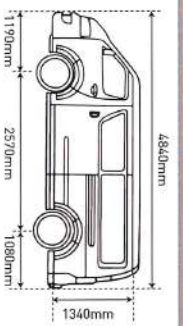

# SPECIFICATIONS

2.8 Diesel CRDI

Specifications	
Model	View C2 Panel Van / Semi Panel Van
Transmission	5 Speed Manual
Emission	Euro IV
Seating Capacity	2 / 5
Dimensions	
Cargo - Panel Van	Length (mm) 2920 Width (mm) 1545 Height (mm) 1340
Overall	Length (mm) 4840 Width (mm) 1695 Height (mm) 1980
Wheelbase (mm)	2570
Weight	Curb (kg) 2005 GVW (kg) 3020
Fuel Tank Capacity (litre)	65L
Engine	
Engine Model	4JBIT
Displacement	2,771 cc
Rated Power	70kW (94HP) @ 3,600 rpm
Rated Torque	224Nm @ 2,300 rpm
Air Induction	Turbocharge with intercooler
Compression ratio	17.4:1
No. of Cylinder	4, Inline
Transmission	
Gear Type	5 Speed Manual ZW001AJDI
Gear Ratio	1st 4.452 2nd 2.398 3rd 1.414 4th 1 5th 0.802 Reverse 4.473 Differential 4.1
Chassis	
Suspension	Front Rear Double Wishbone with Torsion Bar Leaf Spring
Brake	Front Disc Rear Drum
Tyres	195R15C

## DIMENSIONS

For more information please contact: