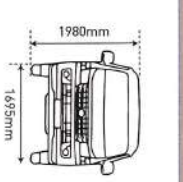

# SPECIFICATIONS

2.8 Diesel CRDI

Specifications	
Model	View C2 Panel Van / Semi Panel Van
Transmission	5 Speed Manual
Emission	Euro IV
Seating Capacity	2 / 5
Dimensions	
Cargo - Panel Van	Length (mm) 2920 Width (mm) 1545 Height (mm) 1340
Overall	Length (mm) 4840 Width (mm) 1695 Height (mm) 1980
Wheelbase (mm)	2570
Weight	Curb (kg) 2005 GVW (kg) 3020
Fuel Tank Capacity (litre)	65L
Engine	
Engine Model	4JBIT
Displacement	2,771 cc
Rated Power	70kW (94HP) @ 3,600 rpm
Rated Torque	224Nm @ 2,300 rpm
Air Induction	Turbocharge with intercooler
Compression ratio	17.4:1
No. of Cylinder	4, Inline
Transmission	
Gear Type	5 Speed Manual ZW001AJDI
Gear Ratio	1st 4.452 2nd 2.398 3rd 1.414 4th 1 5th 0.802 Reverse 4.473 Differential 4.1
Chassis	
Suspension	Front Rear Double Wishbone with Torsion Bar Leaf Spring
Brake	Front Disc Rear Drum
Tyres	195R15C

## DIMENSIONS

For more information please contact: