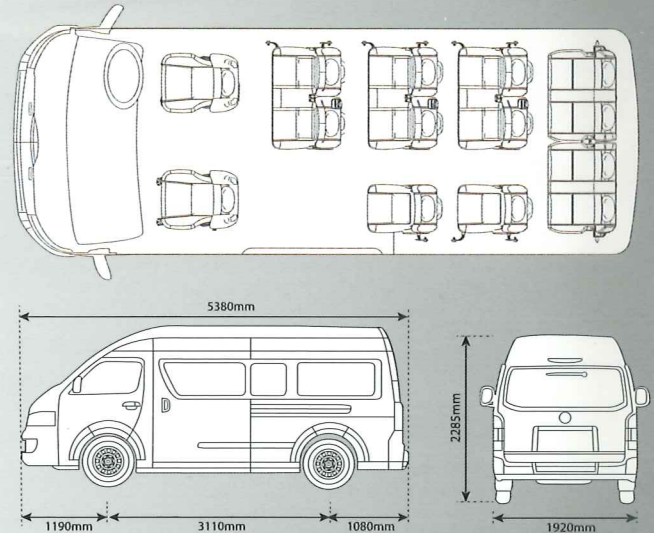

Sole Distributor:

BCM
BERJAYA CHINA MOTOR

BERJAYA CHINA MOTOR SDN BHD
Lot 3, Jalan 225, Seksyen 51A,
46100 Petaling Jaya, Selangor.
Tel: 03-79541188 Fax: 03-79551189
www.bcmgroup.com.my

For more information please contact: