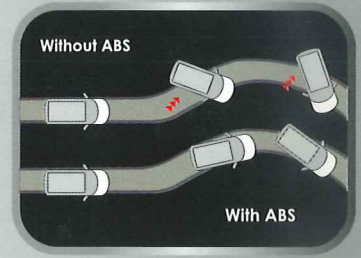

ABS + EBD + BA

TECHNICAL SPECIFICATIONS

Engine Type	Diesel	
Model	BJ6549B1PDA-RA	
Type	High Roof Window Van	
Engine		
Engine Model	Cummins ISF2.8S4129P	
Displacement	2,776cc	
Rated Power	96kW(128hp)/3600rpm	
Rated Torque	280nm/1400-3000rpm	
Air Induction	Turbocharged	
Compression Ratio	16.5:1	
No of Cylinder	4, Inline	
Suspension		
Front	Double Wishbone Independent Suspension Torsion Bar Springs	
Rear	Longitudinal Leaf Spring Non-Independent Suspension	
Brake		
Front	Disc Brake	
Rear	Drum Brake	
Wheel Size		
Standard	195/R15C	
Dimension		
Overall (LxWxH) (mm)	5380x1920x2285	
Wheelbase (mm)	3110	
Weight		
Kerb Weight(kg)	2255kg	
Gross Weight(kg)	3400kg	
Steering		
Type	Rack & Pinion with Power Assist	
Transmission		
Type	5 Speed Manual	
Ratio	1st Gear	1:3.83
	2nd Gear	1:2.33
	3rd Gear	1:1.436
	4th Gear	1:1.000
	5th Gear	1:0.789
	Reverse Gear	4.22
	Differential Gear	3.90
Fuel Tank Capacity	65L	
No. of Seating	14 Seats (Including Driver)	
Features & Accessories	• ABS + EBD + BA • Tilttable Steering Wheel • Front and Rear Wiper • CD Player with USB Port • Rear Demister • Remote Control Central Locking • Reverse Camera • Reverse Sensor • Electrically Control Side Mirror • 3 points Seat Belt • Front and Rear Air-Cond • Aluminium Alloy Rim (15 Inches) • Chrome Grill • High Mounted Third Brake Lamp • Floor Carpet • Power Windows-Driver and Co-Driver • Cup Holders • Middle Glove Box • Net Packets for Magazines • Adjustable Seat (Excluding Last Row Seat) • Fire Extinguisher • Emergency Window with Break Glass Hammer