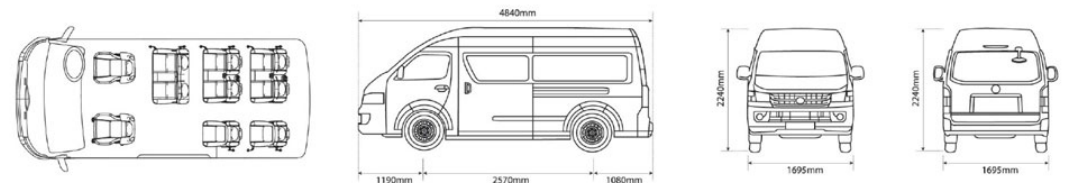

Ambulans

Bas persiaran

For more information please contact: